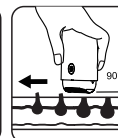

使用后请清洁
Cleaning after shaving