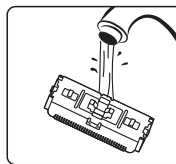

清洁、保养 | Cleaning