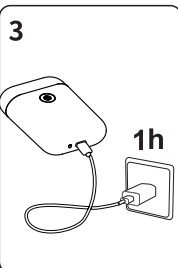

分解图 | Decomposition Graph

注意事项 | Matters Needing Attention

本产品不宜供肢体、感官或精神上有残疾者或缺乏经验和知识者(包括儿童)使用。如果必须使用,必须有监护人从旁监督,并对本产品的使用加以指导,且对用户的安全能承担责任。请避免儿童将本产品视为玩具,以免引发危险。

Attention !

Please avoid children to play This product as a toy , it May cause dangerous .

拆装刀头组件 | Detach blade

使用说明 | Using

打开保护盖
Open protective cover

长按2秒开/关机
Keep to press the switch 2 seconds

腋下
Armpit

手臂
Arms

腿部
Legs

先处理长毛发
Trimming long hair by side blades

使用后请清洁
Cleaning after shaving

充电 | Charging

充电时,请确保在关机状态!
Turn it off when charging

充电时,请确保充电口干燥!
Keep it dry when charging

清洁、保养 | Cleaning

产品名称:迷你净肤仪
型号:KL-CF801L
电压:5V
电池:500mAh 锂电池
充电:Type-c 1H
续航:60 分钟
生产日期:请见合格证
执行标准:GB4706.1-2005 GB 4706.9-2008

Model: KL-CF801L
Voltage: 5V
Battery: Li-ion rechargeable 500mAh
Charging time: 1H
Working time: 60 min
Executive Standard: GB4706.1-2005 GB 4706.9-2008

宁波开利控股集团股份有限公司
地址:浙江省宁波市江北区洪塘长阳路9号
(江北投资创业园C区)

Canfill®
For Sensitive skin

迷你净肤仪使用说明书
Mini shaver instruction
KL-CF801L

使用前请仔细阅读本说明书,并妥善保管
Follow the steps before operating this machine, Keeps it carefully!